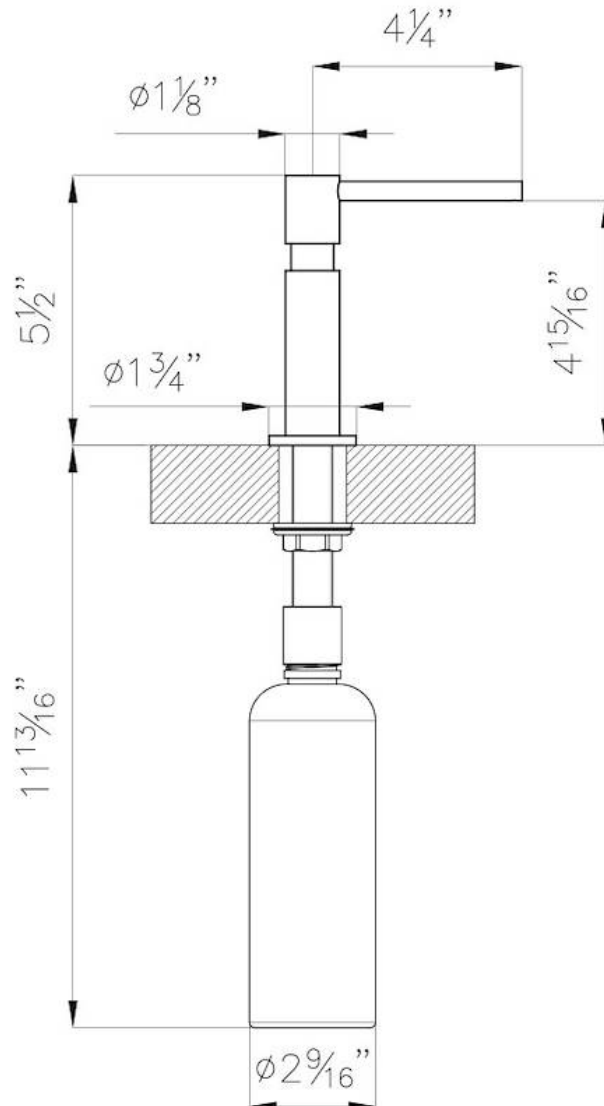

Sink accessories Dispenser

Built-in hole Ø 35mm

TECHNICAL DATA

Foster Soap dispenser

8520 010 polished finish

8520 100 satin finish

- * hole for tap's building-in: $\phi 1\frac{3}{8}$ "
- * max worktop thickness: $1\frac{9}{16}$ "
- * holds up to 15 ounces of soap